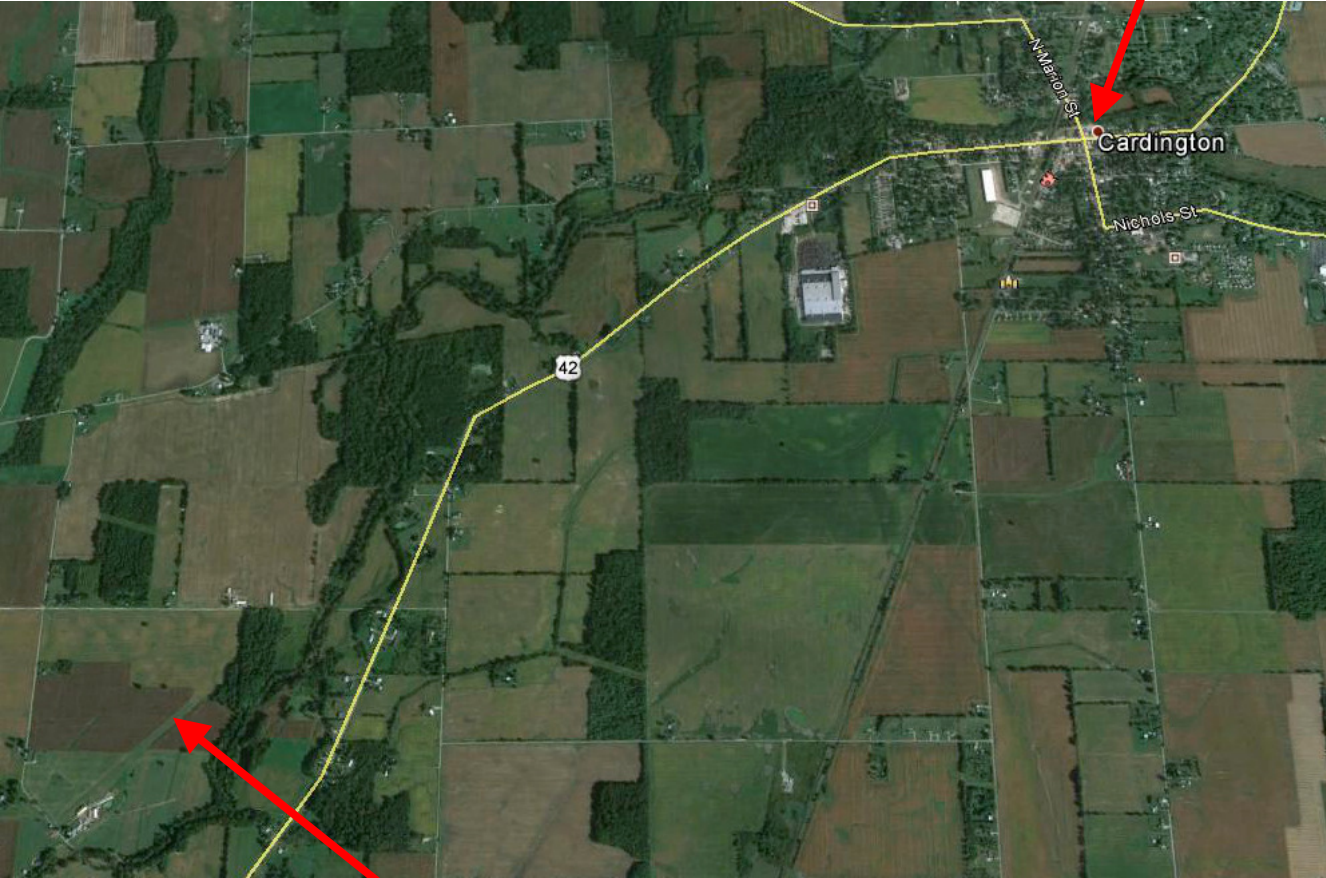

3OH7

My Place Cardington, OH

3.00 mi SW of city N40 28.7200' W82 56.6400' Mag Var:

Nav aids:

Type:	ID:		Freq:	Radial:	Dist:
VOR	BUD	█████ ████ █████	109.80	151	10 nm
VORTAC	APE	███ ██████ █	116.70	326	26 nm
VORTAC	MFD	████ ██████ █████	108.80	218	28 nm

Phone: 740-225-2733

Charts: NACO: Detroit Sectional

Fuel: Not Reported

Runways:

06/24: 1950X40; turf, grass, sod, no surface treatment, condition not reported;

Elevation: 975 ft

CTAF 122.9

Town of Cardington