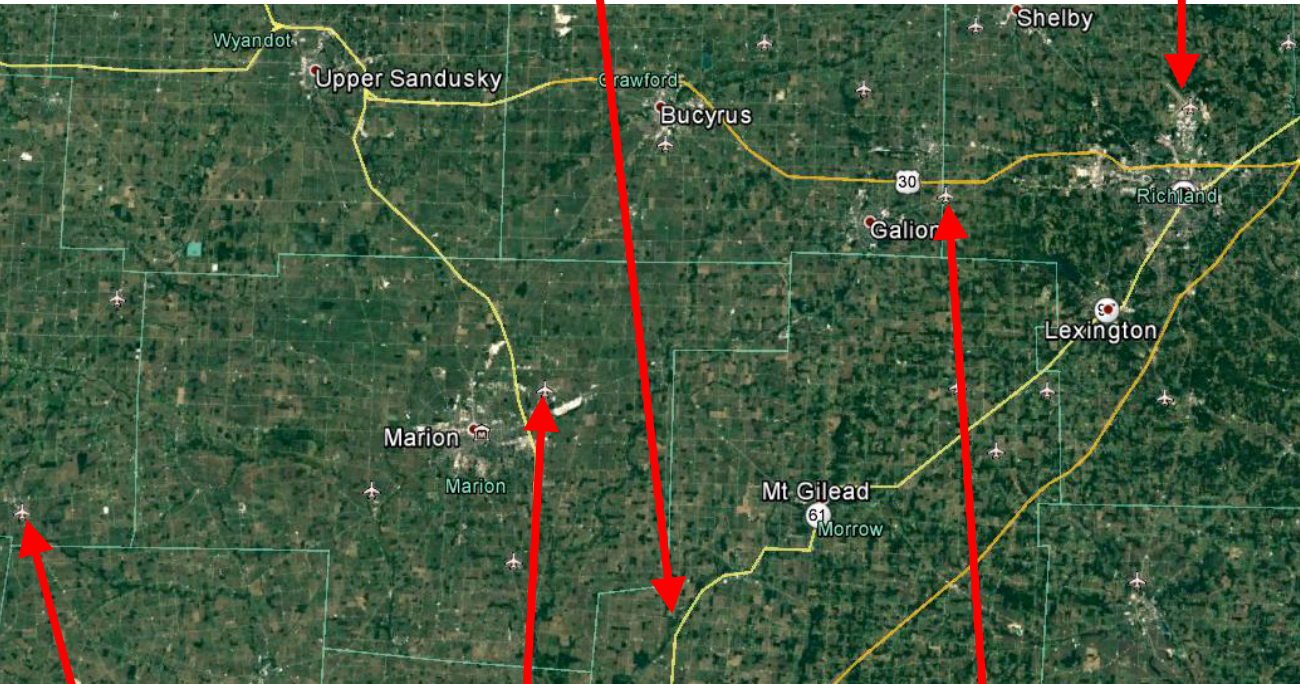

074

KMNN

KGQQ

10./01/2016