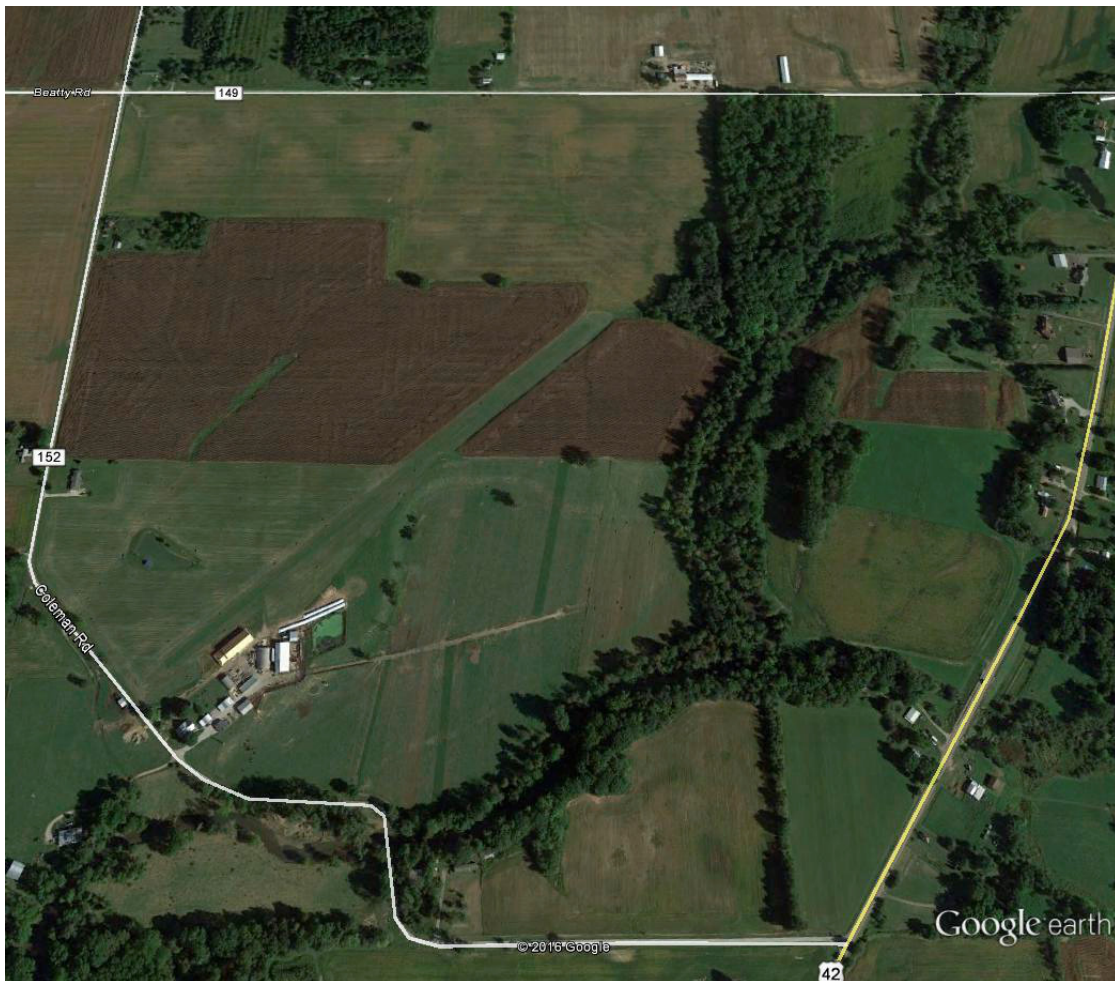

3OH7

My Place Cardington, OH

3.00 mi SW of city N40 28.7200' W82 56.6400' Mag Var:

Nav aids:

Type:	ID:		Freq:	Radial:	Dist:
VOR	BUD	█████ ████ █████	109.80	151	10 nm
VORTAC	APE	███ ██████ █	116.70	326	26 nm
VORTAC	MFD	████ ██████ █████	108.80	218	28 nm

Phone: 740-225-2733

Charts: NACO: Detroit Sectional

Fuel: Not Reported

Runways:

06/24: 1950X40; turf, grass, sod, no surface treatment, condition not reported;

Elevation: 975 ft

CTAF 122.9

Town of Cardington