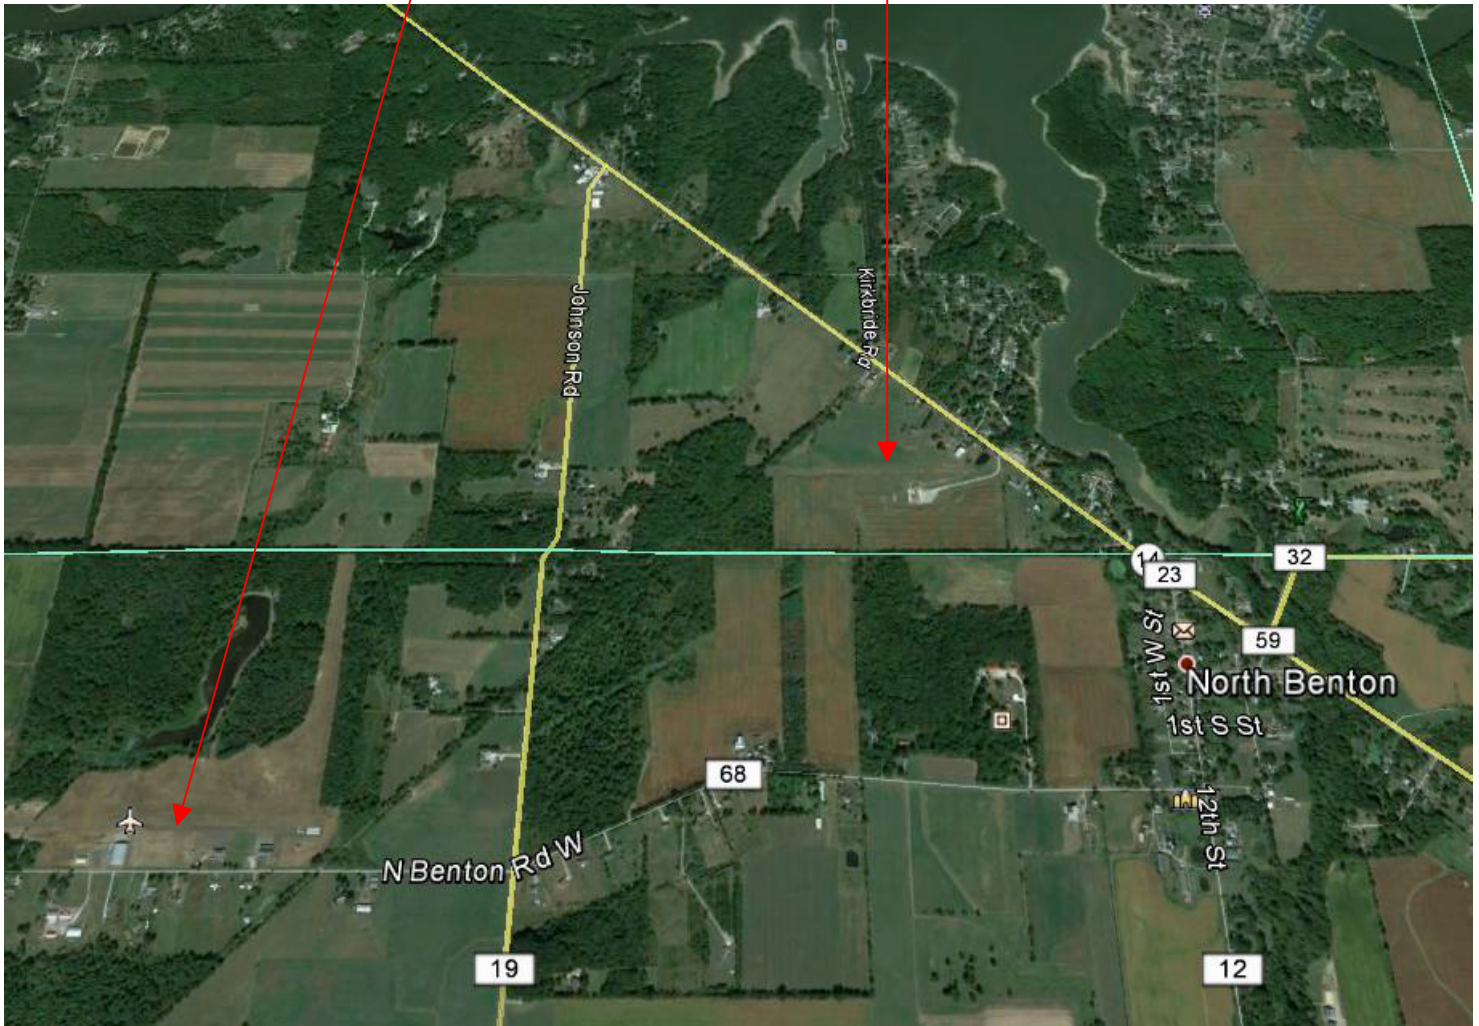

Tim Stropki's

NORTH BENTON

K-Tim

N40° 59.38'

W81° 01.24'

North Benton, Ohio

½ Mile North of Downtown

Elevation 1070'

Runway 10 / 28 1,815'

CTAF 123.475

1.00nm / 1.15sm @ 069° mag from 4G3 Miller Airport

Island Creek Grille Open (330) 584-5005

Walk 200'

<https://www.facebook.com/Berlinsislandcreekgrille>

WINTER

SUMMER

15:00 - 22:00 7 days

11:00 - 22:00 7 days

07:00 - 13:00 Breakfast- Fri-Sat-Sun

07:00 - 10:59 Breakfast- Fri-Sat-Sun (sometimes 7 days)

4G3 Miller Airport

K-Tim

01/06/2017